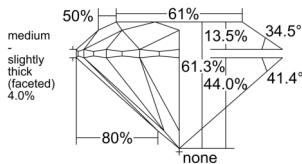

GIA®

FACSIMILE

GIA REPORT 6552262864

Verify this report at GIA.edu

GIA NATURAL DIAMOND DOSSIER®

May 16, 2026
GIA Report Number 6552262864
Shape and Cutting Style ..... Round Brilliant
Measurements ..... 5.44 - 5.47 x 3.34 mm

GRADING RESULTS

Carat Weight ..... 0.61 carat
Color Grade ..... H
Clarity Grade VS1
Cut Grade ..... Excellent

ADDITIONAL GRADING INFORMATION

Polish ..... Excellent
Symmetry ..... Excellent
Fluorescence ..... None
Clarity Characteristics..... Cloud, Crystal, Needle, Pinpoint
Inscription(s): GIA 6552262864

PROPORTIONS

Profile to actual proportions

GRADING SCALES

GIA COLOR SCALE	GIA CLARITY SCALE	GIA CUT SCALE	
D	FLAWLESS	EXCELLENT	
E	INTERNALLY FLAWLESS		
F		VVS₁	VERY GOOD
G	VVS₂		
H	VS₁	GOOD	
I	VS₂		
J	SI₁	FAIR	
K	SI₂		
L	I₁	POOR	
M			
N			
O	I₂		
P			
Q	I₃		
R			
S			
T			
U			
V			
W			
X			
Y			
Z