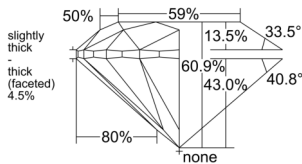

GIA®

FACSIMILE

GIA REPORT 6552257951

Verify this report at GIA.edu

GIA NATURAL DIAMOND DOSSIER®

May 16, 2026
GIA Report Number 6552257951
Shape and Cutting Style ..... Round Brilliant
Measurements ..... 5.08 - 5.11 x 3.10 mm

GRADING RESULTS

Carat Weight ..... 0.50 carat
Color Grade ..... F
Clarity Grade VS2
Cut Grade ..... Very Good

ADDITIONAL GRADING INFORMATION

Polish ..... Excellent
Symmetry ..... Excellent
Fluorescence ..... None
Clarity Characteristics ..... Cloud, Crystal
Inscription(s): GIA 6552257951

PROPORTIONS

GRADING SCALES

GIA COLOR SCALE	GIA CLARITY SCALE	GIA CUT SCALE	
D	FLAWLESS	EXCELLENT	
E	INTERNALLY FLAWLESS		
F		VVS₁	VERY GOOD
G	VVS₂		
H	VS₁	GOOD	
I	VS₂		
J	SI₁	FAIR	
K	SI₂		
L	I₁	POOR	
M	I₂		
N	I₃		
O			
P			
Q			
R			
S			
T			
U			
V			
W			
X			
Y			
Z