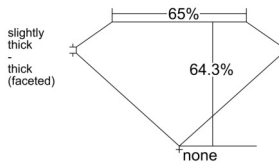

GIA®

FACSIMILE

GIA REPORT 6552256831

Verify this report at GIA.edu

GIA NATURAL DIAMOND DOSSIER®

May 14, 2026
GIA Report Number 6552256831
Shape and Cutting Style ..... Pear Brilliant
Measurements ..... 7.69 x 4.92 x 3.16 mm

GRADING RESULTS

Carat Weight ..... 0.70 carat
Color Grade ..... E
Clarity Grade VS1

ADDITIONAL GRADING INFORMATION

Polish ..... Very Good
Symmetry ..... Excellent
Fluorescence ..... Faint
Clarity Characteristics.....Crystal, Indented Natural, Pinpoint
Inscription(s): GIA 6552256831

PROPORTIONS

Profile not to actual proportions

GRADING SCALES

GIA COLOR SCALE		GIA CLARITY SCALE			
COLORLESS	D	VERY VERY SLIGHTLY INCLUDED	FLAWLESS		
	E		INTERNALLY FLAWLESS		
	F	VERY SLIGHTLY INCLUDED	VS₁		
	G		VS₂		
	H		VS₁		
	NEAR COLORLESS	I	SLIGHTLY INCLUDED	VS₂	
		J		SI₁	
		FAINT	K	INCLUDED	SI₂
			L		I₁
			M		I₂
VERT LIGHT	N	LIGHT	I₃		
	O				
	P				
	Q				
	R