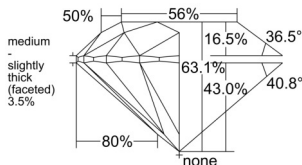

GIA®

FACSIMILE

GIA REPORT 6552253218

Verify this report at GIA.edu

GIA NATURAL DIAMOND DOSSIER®

May 13, 2026
GIA Report Number 6552253218
Shape and Cutting Style ..... Round Brilliant
Measurements ..... 5.05 - 5.10 x 3.20 mm

GRADING RESULTS

Carat Weight ..... 0.51 carat
Color Grade ..... G
Clarity Grade VVS2
Cut Grade ..... Excellent

ADDITIONAL GRADING INFORMATION

Polish ..... Excellent
Symmetry ..... Excellent
Fluorescence ..... None
Clarity Characteristics ..... Cloud, Pinpoint
Inscription(s): GIA 6552253218

PROPORTIONS

GRADING SCALES

GIA COLOR SCALE

COLOURLESS	D
	E
	F
	G
	H
	I
	J
NEAR COLOURLESS	K
	L
FAIN	M
	N
	O
	P
VERY LIGHT	Q
	R
	S
	T
	U
	V
	W
	X
	Y
LIGHT	Z

GIA CLARITY SCALE

FLAWLESS	INTERNAL FLAWLESS	
		EXCELLENT
VERY VERY SLIGHTLY INCLUDED	VVS₁	VERY GOOD
VERY SLIGHTLY INCLUDED	VVS₂	
SLIGHTLY INCLUDED	VS₁	GOOD
	VS₂	
INCLUDED	SI₁	FAIR
	SI₂	
INCLUDED	I₁	POOR
	I₂	
	I₃