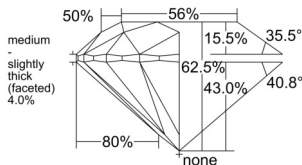

GIA®

FACSIMILE

GIA REPORT 6552244975

Verify this report at GIA.edu

GIA NATURAL DIAMOND DOSSIER®

May 13, 2026
GIA Report Number 6552244975
Shape and Cutting Style ..... Round Brilliant
Measurements ..... 5.47 - 5.49 x 3.43 mm

GRADING RESULTS

Carat Weight ..... 0.63 carat
Color Grade ..... J
Clarity Grade S11
Cut Grade ..... Excellent

ADDITIONAL GRADING INFORMATION

Polish ..... Excellent
Symmetry ..... Excellent
Fluorescence ..... Faint
Clarity Characteristics ..... Cloud, Crystal
Inscription(s): GIA 6552244975

PROPORTIONS

Profile to actual proportions

GRADING SCALES

GIA COLOR SCALE	GIA CLARITY SCALE	GIA CUT SCALE
Colorless	Flawless	Excellent
Near Colorless	Internally Flawless	
Faint	VVS₁	Very Good
Very Light	VVS₂	
Light	VS₁	Good
	VS₂	
	S1₁	Fair
	S1₂	
	I₁	Poor
	I₂	
	I₃