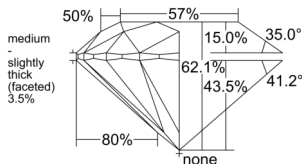

GIA®

FACSIMILE

GIA NATURAL DIAMOND DOSSIER®

May 13, 2026
GIA Report Number 6552241543
Shape and Cutting Style ..... Round Brilliant
Measurements ..... 4.43 - 4.46 x 2.76 mm

GRADING RESULTS

Carat Weight ..... 0.33 carat
Color Grade ..... E
Clarity Grade VVS1
Cut Grade ..... Excellent

ADDITIONAL GRADING INFORMATION

Polish ..... Excellent
Symmetry ..... Excellent
Fluorescence ..... Faint
Clarity Characteristics ..... Pinpoint, Feather
Inscription(s): GIA 6552241543

GIA REPORT 6552241543

Verify this report at GIA.edu

PROPORTIONS

GRADING SCALES

GIA COLOR SCALE	GIA CLARITY SCALE	GIA CUT SCALE
D	FLAWLESS	EXCELLENT
E	FLAWLESS	
F	INTERNALLY FLAWLESS	VERY GOOD
G	VVS₁	
H	VVS₂	GOOD
I	VS₁	
J	VS₂	FAIR
K	SI₁	
L	SI₂	POOR
M	I₁	
N	I₂	
O	I₃	
P		
Q		
R		
S		
T		
U		
V		
W		
X		
Y		
Z