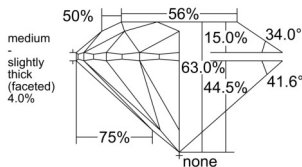

GIA®

FACSIMILE

GIA REPORT 6552241424

Verify this report at GIA.edu

GIA NATURAL DIAMOND DOSSIER®

May 13, 2026
GIA Report Number 6552241424
Shape and Cutting Style ..... Round Brilliant
Measurements ..... 4.69 - 4.73 x 2.97 mm

GRADING RESULTS

Carat Weight ..... 0.40 carat
Color Grade ..... E
Clarity Grade VS1
Cut Grade ..... Excellent

ADDITIONAL GRADING INFORMATION

Polish ..... Excellent
Symmetry ..... Excellent
Fluorescence ..... Medium Blue
Clarity Characteristics ..... Crystal, Pinpoint
Inscription(s): GIA 6552241424

PROPORTIONS

Profile to actual proportions

GRADING SCALES

GIA COLOR SCALE

COLORLESS	D
	E
	F
	G
	H
	I
NEAR COLORLESS	J
	K
	L
FAIN	M
	N
	O
	P
	Q
VERY LIGHT	R
	S
	T
	U
	V
	W
	X
	Y
LIGHT	Z

GIA CLARITY SCALE

FLAWLESS	INTERNAL FLAWLESS	
		FLAWLESS
VERY VERY SLIGHTLY INCLUDED	VVS₁	
	VVS₂	
VERY SLIGHTLY INCLUDED	VS₁	
	VS₂	
SLIGHTLY INCLUDED	SI₁	
	SI₂	
INCLUDED	I₁	
	I₂	
	I₃	

GIA CUT SCALE

EXCELLENT
VERY GOOD
GOOD
FAIR
POOR