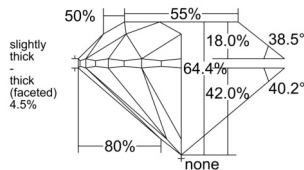

GIA®

FACSIMILE

GIA REPORT 6552238142

Verify this report at GIA.edu

GIA NATURAL DIAMOND DOSSIER®

May 13, 2026
GIA Report Number 6552238142
Shape and Cutting Style ..... Round Brilliant
Measurements ..... 4.60 - 4.61 x 2.97 mm

GRADING RESULTS

Carat Weight ..... 0.40 carat
Color Grade ..... F
Clarity Grade VVS1
Cut Grade ..... Very Good

ADDITIONAL GRADING INFORMATION

Polish ..... Excellent
Symmetry ..... Excellent
Fluorescence ..... Faint
Clarity Characteristics ..... Pinpoint, Feather
Inscription(s): GIA 6552238142

PROPORTIONS

Profile to actual proportions

GRADING SCALES

GIA COLOR SCALE

COLOREDNESS	D
	E
	F
	G
	H
	I
	J
NEAR COLORLESS	K
	L
	M
FAINTE	N
	O
	P
	R
	S
	T
	U
	V
	W
	X
	Y
LIGHT	Z

GIA CLARITY SCALE

VERY VERY SLIGHTLY INCLUDED	FLAWLESS
	INTERNALLY FLAWLESS
VERY SLIGHTLY INCLUDED	VVS₁
	VVS₂
SLIGHTLY INCLUDED	VS₁
	VS₂
INCLUDED	SI₁
	SI₂
	I₁
	I₂
	I₃

GIA CUT SCALE

EXCELLENT
VERY GOOD
GOOD
FAIR
POOR