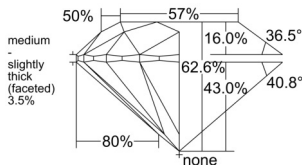

GIA®

FACSIMILE

GIA REPORT 6552236718

Verify this report at GIA.edu

GIA NATURAL DIAMOND DOSSIER®

May 12, 2026
GIA Report Number 6552236718
Shape and Cutting Style ..... Round Brilliant
Measurements ..... 5.04 - 5.07 x 3.17 mm

GRADING RESULTS

Carat Weight ..... 0.50 carat
Color Grade ..... D
Clarity Grade VS1
Cut Grade ..... Excellent

ADDITIONAL GRADING INFORMATION

Polish ..... Excellent
Symmetry ..... Excellent
Fluorescence ..... Medium Blue
Clarity Characteristics..... Cloud, Feather, Pinpoint
Inscription(s): GIA 6552236718

PROPORTIONS

Profile to actual proportions

GRADING SCALES

GIA COLOR SCALE

COLORLESS	D
	E
	F
	G
	H
	I
	J
NEAR COLORLESS	K
	L
Faint	M
	N
	O
	P
Very Light	Q
	R
	S
	T
	U
	V
	W
	X
	Y
Light	Z

GIA CLARITY SCALE

FLAWLESS	VERY VERY SLIGHTLY INCLUDED	VS₁	
			VS₂
INTERNALLY FLAWLESS	VERY SLIGHTLY INCLUDED	SI₁	
		SI₂	
Slightly Included	Included	I₁	
		I₂	
		I₃	

GIA CUT SCALE

EXCELLENT	VERY GOOD	GOOD	FAIR	POOR