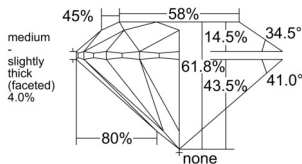

GIA®

FACSIMILE

GIA REPORT 6552234974

Verify this report at GIA.edu

GIA NATURAL DIAMOND DOSSIER®

May 12, 2026
GIA Report Number 6552234974
Shape and Cutting Style ..... Round Brilliant
Measurements ..... 4.72 - 4.75 x 2.92 mm

GRADING RESULTS

Carat Weight ..... 0.40 carat
Color Grade ..... G
Clarity Grade VVS2
Cut Grade ..... Excellent

ADDITIONAL GRADING INFORMATION

Polish ..... Excellent
Symmetry ..... Excellent
Fluorescence ..... None
Clarity Characteristics ..... Pinpoint, Cloud
Inscription(s): GIA 6552234974

PROPORTIONS

Profile to actual proportions