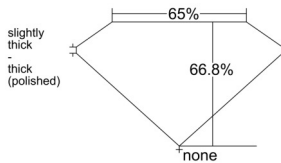

GIA®

FACSIMILE

GIA REPORT 6552234641

Verify this report at GIA.edu

GIA NATURAL DIAMOND DOSSIER®

May 12, 2026
GIA Report Number 6552234641
Shape and Cutting Style ..... **Cut-Cornered Rectangular Modified Brilliant**
Measurements ..... 5.61 x 4.01 x 2.68 mm

GRADING RESULTS

Carat Weight ..... 0.53 carat
Color Grade ..... D
Clarity Grade VVS1

ADDITIONAL GRADING INFORMATION

Polish ..... Excellent
Symmetry ..... Excellent
Fluorescence ..... None
Clarity Characteristics ..... Pinpoint
Inscription(s): GIA 6552234641

PROPORTIONS

Profile not to actual proportions

GRADING SCALES

GIA COLOR SCALE		GIA CLARITY SCALE		
COLORLESS	D	VERY VERY SLIGHTLY INCLUDED	FLAWLESS	
	E		INTERNALLY FLAWLESS	
	F		VVS₁	
	G		VVS₂	
	NEAR COLORLESS	H	VERY SLIGHTLY INCLUDED	VS₁
		I		VS₂
		J	SLIGHTLY INCLUDED	SI₁
		K		SI₂
	FAINT	L	INCLUDED	I₁
		M		I₂
N		I₃		
O				
VERT LIGHT		P		
		Q		
		R		
		S		
LIGHT	T			
	U			
	V			
	W			
	X			
	Y			
	Z