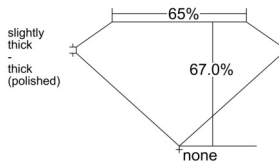

GIA®

FACSIMILE

GIA REPORT 6552234538

Verify this report at GIA.edu

GIA NATURAL DIAMOND DOSSIER®

May 12, 2026
GIA Report Number 6552234538
Shape and Cutting Style ..... **Cut-Cornered Rectangular Modified Brilliant**
Measurements ..... 5.07 x 3.75 x 2.51 mm

GRADING RESULTS

Carat Weight ..... 0.41 carat
Color Grade ..... F
Clarity Grade VS2

ADDITIONAL GRADING INFORMATION

Polish ..... Excellent
Symmetry ..... Good
Fluorescence ..... None
Clarity Characteristics ..... Cloud
Inscription(s): GIA 6552234538

PROPORTIONS

Profile not to actual proportions

GRADING SCALES

GIA COLOR SCALE		GIA CLARITY SCALE			
COLORLESS	D	VERY VERY SLIGHTLY INCLUDED	FLAWLESS		
	E		INTERNALLY FLAWLESS		
	F		VVS₁		
	G		VVS₂		
	NEAR COLORLESS	H	VERY SLIGHTLY INCLUDED	VS₁	
		I		VS₂	
		FAINT	J	SLIGHTLY INCLUDED	S₁
			K		S₂
	L		I₁		
	M		I₂		
N	I₃				
O					
VERT LIGHT	P	INCLUDED			
	Q				
	R				
	S				
	T				
	U				
	V				
	W				
LIGHT	X				
	Y				
Z