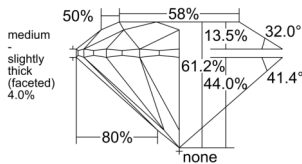

GIA®

FACSIMILE

GIA REPORT 6552234026

Verify this report at GIA.edu

GIA NATURAL DIAMOND DOSSIER®

May 12, 2026
GIA Report Number 6552234026
Shape and Cutting Style ..... Round Brilliant
Measurements ..... 4.44 - 4.47 x 2.73 mm

GRADING RESULTS

Carat Weight ..... 0.33 carat
Color Grade ..... F
Clarity Grade VVS1
Cut Grade ..... Excellent

ADDITIONAL GRADING INFORMATION

Polish ..... Excellent
Symmetry ..... Excellent
Fluorescence ..... None
Clarity Characteristics ..... Pinpoint, Feather
Inscription(s): GIA 6552234026

PROPORTIONS

Profile to actual proportions