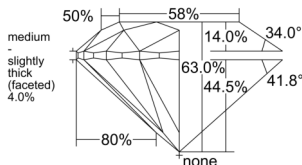

GIA®

FACSIMILE

GIA REPORT 6552233864

Verify this report at GIA.edu

GIA NATURAL DIAMOND DOSSIER®

May 12, 2026
GIA Report Number 6552233864
Shape and Cutting Style ..... Round Brilliant
Measurements ..... 4.30 - 4.33 x 2.72 mm

GRADING RESULTS

Carat Weight ..... 0.31 carat
Color Grade ..... D
Clarity Grade VS1
Cut Grade ..... Excellent

ADDITIONAL GRADING INFORMATION

Polish ..... Excellent
Symmetry ..... Excellent
Fluorescence ..... Strong Blue
Clarity Characteristics..... Crystal, Needle, Pinpoint
Inscription(s): GIA 6552233864

PROPORTIONS

Profile to actual proportions