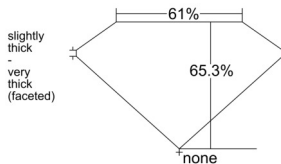

GIA®

FACSIMILE

GIA REPORT 6552228407

Verify this report at GIA.edu

GIA NATURAL DIAMOND DOSSIER®

May 11, 2026
GIA Report Number 6552228407
Shape and Cutting Style ..... Pear Brilliant
Measurements ..... 7.16 x 4.60 x 3.00 mm

GRADING RESULTS

Carat Weight ..... 0.60 carat
Color Grade ..... G
Clarity Grade VS1

ADDITIONAL GRADING INFORMATION

Polish ..... Excellent
Symmetry ..... Very Good
Fluorescence ..... Strong Blue
Clarity Characteristics..... Feather, Pinpoint, Indented Natural
Inscription(s): GIA 6552228407

PROPORTIONS

Profile not to actual proportions

GRADING SCALES

GIA COLOR SCALE		GIA CLARITY SCALE			
COLORLESS	D	VERY VERY SLIGHTLY INCLUDED	FLAWLESS		
	E		INTERNALLY FLAWLESS		
	F		VVS₁		
	NEAR COLORLESS	G	VVS₂		
		H	VERY SLIGHTLY INCLUDED	VS₁	
		I		VS₂	
		FAINT	J	SLIGHTLY INCLUDED	SI₁
			K		SI₂
	L		I₁		
	LIGHT		M	INCLUDED	I₂
N			I₃		
O					
P					
Q					
	R				
	S				
	T				
	U				
	V				
	W				
	X				
	Y				
	Z