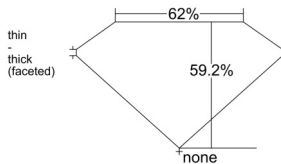

GIA®

FACSIMILE

GIA REPORT 6552228031

Verify this report at GIA.edu

GIA NATURAL DIAMOND DOSSIER®

May 13, 2026
GIA Report Number 6552228031
Shape and Cutting Style ..... Heart Brilliant
Measurements ..... 5.93 x 6.63 x 3.93 mm

GRADING RESULTS

Carat Weight ..... 0.90 carat
Color Grade ..... D
Clarity Grade VS2

ADDITIONAL GRADING INFORMATION

Polish ..... Excellent
Symmetry ..... Excellent
Fluorescence ..... None
Clarity Characteristics ..... Feather
Inscription(s): GIA 6552228031

PROPORTIONS

Profile not to actual proportions

GRADING SCALES

GIA COLOR SCALE		GIA CLARITY SCALE	
COLORLESS	D	VERY VERY SLIGHTLY INCLUDED	FLAWLESS
	E		INTERNALLY FLAWLESS
	F		VVS₁
	G		VVS₂
	H		VS₁
	I		VS₂
	J		SI₁
	K		SI₂
	L		I₁
	M		I₂
NEAR COLORLESS	N	SLIGHTLY INCLUDED	I₃
	O		
	P		
	Q		
FAINT	R		
	S		
	T		
	U		
VERT LIGHT	V		
	W		
	X		
	Y		
LIGHT	Z