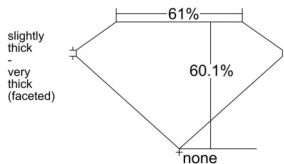

GIA®

FACSIMILE

GIA REPORT 6552227977

Verify this report at GIA.edu

GIA NATURAL DIAMOND DOSSIER®

May 13, 2026
GIA Report Number 6552227977
Shape and Cutting Style ..... Heart Brilliant
Measurements ..... 5.58 x 6.65 x 3.99 mm

GRADING RESULTS

Carat Weight ..... 0.90 carat
Color Grade ..... F
Clarity Grade VVS2

ADDITIONAL GRADING INFORMATION

Polish ..... Excellent
Symmetry ..... Very Good
Fluorescence ..... None
Clarity Characteristics..... Pinpoint, Feather
Inscription(s): GIA 6552227977

PROPORTIONS

Profile not to actual proportions

GRADING SCALES

GIA COLOR SCALE		GIA CLARITY SCALE			
COLORLESS	D	VERY VERY SLIGHTLY INCLUDED	FLAWLESS		
	E		INTERNALLY FLAWLESS		
	F	VERY SLIGHTLY INCLUDED	VVS₁		
	G		VVS₂		
	H		VS₁		
	NEAR COLORLESS	I	SLIGHTLY INCLUDED	VS₂	
		J		SI₁	
		FAINT	K	INCLUDED	SI₂
			L		I₁
			M		I₂
VERT LIGHT	N	LIGHT	I₃		
	O				
	P				
	Q				
	R