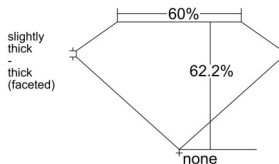

GIA®

FACSIMILE

GIA REPORT 6552226331

Verify this report at GIA.edu

GIA NATURAL DIAMOND DOSSIER®

May 11, 2026
GIA Report Number 6552226331
Shape and Cutting Style ..... Oval Brilliant
Measurements ..... 7.35 x 4.93 x 3.07 mm

GRADING RESULTS

Carat Weight ..... 0.70 carat
Color Grade ..... F
Clarity Grade VVS2

ADDITIONAL GRADING INFORMATION

Polish ..... Excellent
Symmetry ..... Very Good
Fluorescence ..... None
Clarity Characteristics..... Pinpoint, Feather, Cloud
Inscription(s): GIA 6552226331

PROPORTIONS

Profile not to actual proportions

GRADING SCALES

GIA COLOR SCALE		GIA CLARITY SCALE	
COLORLESS	D	VERY VERY SLIGHTLY INCLUDED	FLAWLESS
	E		INTERNALLY FLAWLESS
	F		VVS₁
	G		VVS₂
	H		VS₁
	I		VS₂
	J		SI₁
	K		SI₂
	L		I₁
	M		I₂
NEAR COLORLESS	N	SLIGHTLY INCLUDED	I₃
	O		
	P		
	Q		
FAINT	R		
	S		
	T		
	U		
VERT LIGHT	V		
	W		
	X		
	Y		
LIGHT	Z