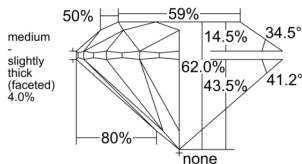

GIA®

FACSIMILE

GIA REPORT 6552224901

Verify this report at GIA.edu

GIA NATURAL DIAMOND DOSSIER®

May 11, 2026
GIA Report Number 6552224901
Shape and Cutting Style ..... Round Brilliant
Measurements ..... 5.40 - 5.43 x 3.36 mm

GRADING RESULTS

Carat Weight ..... 0.61 carat
Color Grade ..... E
Clarity Grade VS1
Cut Grade ..... Excellent

ADDITIONAL GRADING INFORMATION

Polish ..... Very Good
Symmetry ..... Excellent
Fluorescence ..... None
Clarity Characteristics..... Crystal, Feather, Cloud, Pinpoint
Inscription(s): GIA 6552224901

PROPORTIONS

Profile to actual proportions

GRADING SCALES

GIA COLOR SCALE	GIA CLARITY SCALE	GIA CUT SCALE	
D	FLAWLESS	EXCELLENT	
E	INTERNALLY FLAWLESS		
F		VVS₁	VERY GOOD
G	VVS₂		
H	VS₁	GOOD	
I	VS₂		
J	SI₁	FAIR	
K	SI₂		
L	I₁	POOR	
M			
N	I₂		
O			
P	I₃		
Q			
R			
S			
T			
U			
V			
W			
X			
Y			
Z