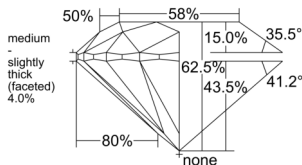

GIA®

FACSIMILE

GIA REPORT 6552222861

Verify this report at GIA.edu

GIA NATURAL DIAMOND DOSSIER®

May 09, 2026
GIA Report Number 6552222861
Shape and Cutting Style ..... Round Brilliant
Measurements ..... 5.05 - 5.08 x 3.17 mm

GRADING RESULTS

Carat Weight ..... 0.50 carat
Color Grade ..... D
Clarity Grade VVS2
Cut Grade ..... Excellent

ADDITIONAL GRADING INFORMATION

Polish ..... Excellent
Symmetry ..... Excellent
Fluorescence ..... Medium Blue
Clarity Characteristics..... Pinpoint, Indented Natural
Inscription(s): GIA 6552222861

PROPORTIONS

GRADING SCALES

GIA COLOR SCALE

COLORESS	D
	E
	F
	G
	H
	I
	J
NEAR COLORESS	K
	L
FANIT	M
	N
	O
	P
	Q
VERY LIGHT	R
	S
	T
	U
	V
	W
	X
	Y
LIGHT	Z

GIA CLARITY SCALE

VERY VERY SLIGHTLY INCLUDED	FLAWLESS
	INTERNALLY FLAWLESS
VERY SLIGHTLY INCLUDED	VVS₁
	VVS₂
SLIGHTLY INCLUDED	VS₁
	VS₂
INCLUDED	SI₁
	SI₂
	I₁
	I₂
	I₃

GIA CUT SCALE

EXCELLENT
VERY GOOD
GOOD
FAIR
POOR