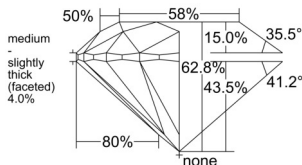

GIA®

FACSIMILE

GIA REPORT 6552221463

Verify this report at GIA.edu

GIA NATURAL DIAMOND DOSSIER®

May 12, 2026
GIA Report Number 6552221463
Shape and Cutting Style ..... Round Brilliant
Measurements ..... 5.04 - 5.07 x 3.18 mm

GRADING RESULTS

Carat Weight ..... 0.50 carat
Color Grade ..... K
Clarity Grade VS1
Cut Grade ..... Excellent

ADDITIONAL GRADING INFORMATION

Polish ..... Excellent
Symmetry ..... Excellent
Fluorescence ..... Faint
Clarity Characteristics..... Feather, Cloud, Pinpoint
Inspection(s): GIA 6552221463

PROPORTIONS

GRADING SCALES

GIA COLOR SCALE

COLORLESS	D
	E
	F
	G
	H
NEAR COLORLESS	I
	J
	K
	L
FAIN	M
	N
	O
	P
VERY LIGHT	Q
	R
	S
	T
	U
	V
	W
	X
	Y
LIGHT	Z

GIA CLARITY SCALE

FLAWLESS	INTERNAL FLAWLESS	
		FLAWLESS
VERY VERY SLIGHTLY INCLUDED	VVS₁	
	VVS₂	
VERY SLIGHTLY INCLUDED	VS₁	
	VS₂	
SLIGHTLY INCLUDED	SI₁	
	SI₂	
INCLUDED	I₁	
	I₂	
	I₃	

GIA CUT SCALE

EXCELLENT
VERY GOOD
GOOD
FAIR
POOR