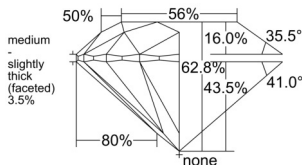

GIA®

FACSIMILE

GIA REPORT 6552217895

Verify this report at GIA.edu

GIA NATURAL DIAMOND DOSSIER®

May 09, 2026
GIA Report Number 6552217895
Shape and Cutting Style ..... Round Brilliant
Measurements ..... 5.65 - 5.68 x 3.56 mm

GRADING RESULTS

Carat Weight ..... 0.70 carat
Color Grade ..... F
Clarity Grade VS1
Cut Grade ..... Excellent

ADDITIONAL GRADING INFORMATION

Polish ..... Excellent
Symmetry ..... Excellent
Fluorescence ..... Medium Blue
Clarity Characteristics..... Crystal, Indented Natural
Inspection(s): GIA 6552217895

PROPORTIONS

GRADING SCALES

GIA COLOR SCALE

COLORESS	D
	E
	F
	G
	H
	I
	J
NEAR COLORESS	K
	L
FANT	M
	N
	O
	P
	Q
VERY LIGHT	R
	S
	T
	U
	V
	W
	X
	Y
LIGHT	Z

GIA CLARITY SCALE

FLAWLESS	INTERNAL FLAWLESS	
		FLAWLESS
VERY VERY SLIGHTLY INCLUDED	VVS₁	
	VVS₂	
VERY SLIGHTLY INCLUDED	VS₁	
	VS₂	
SLIGHTLY INCLUDED	SI₁	
	SI₂	
INCLUDED	I₁	
	I₂	
	I₃	

GIA CUT SCALE

EXCELLENT
VERY GOOD
GOOD
FAIR
POOR