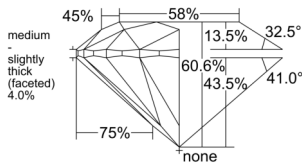

GIA®

FACSIMILE

GIA REPORT 6552217473

Verify this report at GIA.edu

GIA NATURAL DIAMOND DOSSIER®

May 11, 2026
GIA Report Number 6552217473
Shape and Cutting Style ..... Round Brilliant
Measurements ..... 5.11 - 5.15 x 3.11 mm

GRADING RESULTS

Carat Weight ..... 0.50 carat
Color Grade ..... E
Clarity Grade VS1
Cut Grade ..... Excellent

ADDITIONAL GRADING INFORMATION

Polish ..... Excellent
Symmetry ..... Excellent
Fluorescence ..... None
Clarity Characteristics ..... Crystal, Cloud
Inscription(s): GIA 6552217473

PROPORTIONS

Profile to actual proportions

GRADING SCALES

GIA COLOR SCALE	GIA CLARITY SCALE	GIA CUT SCALE	
D	FLAWLESS	EXCELLENT	
E	INTERNALLY FLAWLESS		
F		VVS₁	VERY GOOD
G	VVS₂		
H	VS₁	GOOD	
I	VS₂		
J	SI₁	FAIR	
K	SI₂		
L	I₁	POOR	
M	I₂		
N	I₃		
O			
P			
Q			
R			
S			
T			
U			
V			
W			
X			
Y			
Z