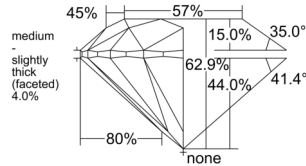

GIA®

FACSIMILE

GIA REPORT 6552212715

Verify this report at GIA.edu

GIA NATURAL DIAMOND DOSSIER®

May 08, 2026
GIA Report Number 6552212715
Shape and Cutting Style ..... Round Brilliant
Measurements ..... 5.34 - 5.38 x 3.37 mm

GRADING RESULTS

Carat Weight ..... 0.60 carat
Color Grade I
Clarity Grade VVS2
Cut Grade ..... Excellent

ADDITIONAL GRADING INFORMATION

Polish ..... Excellent
Symmetry ..... Excellent
Fluorescence ..... Medium Blue
Clarity Characteristics..... Pinpoint, Indented Natural
Inscription(s): GIA 6552212715

PROPORTIONS

Profile to actual proportions