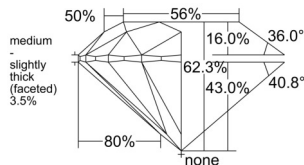

GIA®

FACSIMILE

GIA REPORT 6552212057

Verify this report at GIA.edu

GIA NATURAL DIAMOND DOSSIER®

May 11, 2026
GIA Report Number 6552212057
Shape and Cutting Style ..... Round Brilliant
Measurements ..... 4.36 - 4.38 x 2.72 mm

GRADING RESULTS

Carat Weight ..... 0.32 carat
Color Grade ..... J
Clarity Grade VVS2
Cut Grade ..... Excellent

ADDITIONAL GRADING INFORMATION

Polish ..... Excellent
Symmetry ..... Excellent
Fluorescence ..... Strong Blue
Clarity Characteristics ..... Cloud, Pinpoint
Inscription(s): GIA 6552212057

PROPORTIONS

GRADING SCALES

GIA COLOR SCALE

COLOURLESS	D
	E
	F
	G
	H
	I
	J
NEAR COLOURLESS	K
	L
FAIN	M
	N
	O
	P
VERY LIGHT	Q
	R
	S
	T
	U
	V
	W
	X
	Y
LIGHT	Z

GIA CLARITY SCALE

FLAWLESS	INTERNAL FLAWLESS	
		FLAWLESS
VERY VERY SLIGHTLY INCLUDED	VVS₁	
	VVS₂	
VERY SLIGHTLY INCLUDED	VS₁	
	VS₂	
SLIGHTLY INCLUDED	SI₁	
	SI₂	
INCLUDED	I₁	
	I₂	
	I₃	

GIA CUT SCALE

EXCELLENT
VERY GOOD
GOOD
FAIR
POOR