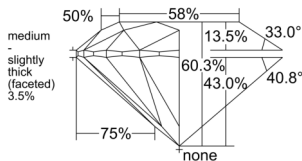

GIA®

FACSIMILE

GIA REPORT 6552211443

Verify this report at GIA.edu

GIA NATURAL DIAMOND DOSSIER®

May 11, 2026
GIA Report Number 6552211443
Shape and Cutting Style ..... Round Brilliant
Measurements ..... 5.16 - 5.19 x 3.12 mm

GRADING RESULTS

Carat Weight ..... 0.51 carat
Color Grade ..... M
Clarity Grade VS1
Cut Grade ..... Excellent

ADDITIONAL GRADING INFORMATION

Polish ..... Excellent
Symmetry ..... Excellent
Fluorescence ..... Faint
Clarity Characteristics ..... Feather
Inscription(s): GIA 6552211443

PROPORTIONS

Profile to actual proportions