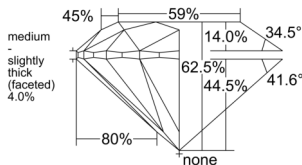

GIA®

FACSIMILE

GIA NATURAL DIAMOND DOSSIER®

May 09, 2026
GIA Report Number 6552210594
Shape and Cutting Style ..... Round Brilliant
Measurements ..... 5.67 - 5.70 x 3.55 mm

GRADING RESULTS

Carat Weight ..... 0.70 carat
Color Grade I
Clarity Grade S11
Cut Grade ..... Excellent

ADDITIONAL GRADING INFORMATION

Polish ..... Excellent
Symmetry ..... Excellent
Fluorescence ..... None
Clarity Characteristics ..... Crystal
Inscription(s): GIA 6552210594

GIA REPORT 6552210594

Verify this report at GIA.edu

PROPORTIONS

Profile to actual proportions