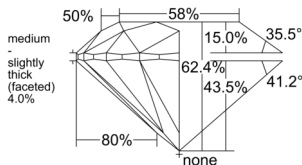

GIA®

FACSIMILE

GIA REPORT 6552209484

Verify this report at GIA.edu

GIA NATURAL DIAMOND DOSSIER®

May 08, 2026
GIA Report Number 6552209484
Shape and Cutting Style ..... Round Brilliant
Measurements ..... 5.07 - 5.09 x 3.17 mm

GRADING RESULTS

Carat Weight ..... 0.50 carat
Color Grade ..... G
Clarity Grade VS1
Cut Grade ..... Excellent

ADDITIONAL GRADING INFORMATION

Polish ..... Excellent
Symmetry ..... Excellent
Fluorescence ..... None
Clarity Characteristics ..... Cloud
Inscription(s): GIA 6552209484

PROPORTIONS

GRADING SCALES

GIA COLOR SCALE	GIA CLARITY SCALE	GIA CUT SCALE	
D	FLAWLESS	EXCELLENT	
E	INTERNALLY FLAWLESS		
F		VVS₁	VERY GOOD
G	VVS₂		
H	VS₁	GOOD	
I	VS₂		
J	SI₁	FAIR	
K	SI₂		
L	I₁	POOR	
M			
N			
O	I₂		
P			
Q			
R	I₃		
S			
T			
U			
V			
W			
X			
Y			
Z