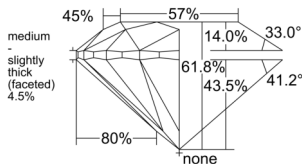

GIA®

FACSIMILE

GIA REPORT 6552209273

Verify this report at GIA.edu

GIA NATURAL DIAMOND DOSSIER®

May 09, 2026
GIA Report Number 6552209273
Shape and Cutting Style ..... Round Brilliant
Measurements ..... 3.71 - 3.73 x 2.30 mm

GRADING RESULTS

Carat Weight ..... 0.19 carat
Color Grade ..... D
Clarity Grade VVS2
Cut Grade ..... Excellent

ADDITIONAL GRADING INFORMATION

Polish ..... Excellent
Symmetry ..... Excellent
Fluorescence ..... Medium Blue
Clarity Characteristics ..... Pinpoint
Inscription(s): GIA 6552209273

PROPORTIONS

Profile to actual proportions

GRADING SCALES

GIA COLOR SCALE

COLORESS	D
	E
	F
	G
	H
	I
	J
NEAR COLORESS	K
	L
FANIT	M
	N
	O
	P
	Q
VERY LIGHT	R
	S
	T
	U
	V
	W
	X
	Y
LIGHT	Z

GIA CLARITY SCALE

FLAWLESS	INTERNAL FLAWLESS	
		FLAWLESS
VERY VERY SLIGHTLY INCLUDED	VVS₁	
	VVS₂	
VERY SLIGHTLY INCLUDED	VS₁	
	VS₂	
SLIGHTLY INCLUDED	SI₁	
	SI₂	
INCLUDED	I₁	
	I₂	
	I₃	

GIA CUT SCALE

EXCELLENT
VERY GOOD
GOOD
FAIR
POOR