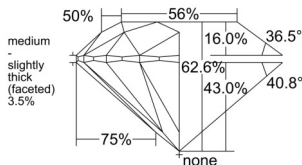

GIA®

FACSIMILE

GIA REPORT 6552207443

Verify this report at GIA.edu

GIA NATURAL DIAMOND DOSSIER®

May 09, 2026
GIA Report Number 6552207443
Shape and Cutting Style ..... Round Brilliant
Measurements ..... 5.65 - 5.67 x 3.54 mm

GRADING RESULTS

Carat Weight ..... 0.70 carat
Color Grade ..... M
Clarity Grade VS2
Cut Grade ..... Excellent

ADDITIONAL GRADING INFORMATION

Polish ..... Excellent
Symmetry ..... Excellent
Fluorescence ..... Faint
Clarity Characteristics ..... Crystal, Cloud
Inscription(s): GIA 6552207443

PROPORTIONS

Profile to actual proportions

GRADING SCALES

GIA COLOR SCALE

COLORESS	D
	E
	F
	G
	H
	I
	J
NEAR COLORESS	K
	L
FAIN	M
	N
	O
	P
VERY LIGHT	Q
	R
	S
	T
	U
	V
	W
	X
	Y
LIGHT	Z

GIA CLARITY SCALE

FLAWLESS	INTERNAL FLAWLESS	
		FLAWLESS
VERY VERY SLIGHTLY INCLUDED	VVS₁	
	VVS₂	
VERY SLIGHTLY INCLUDED	VS₁	
	VS₂	
SLIGHTLY INCLUDED	SI₁	
	SI₂	
INCLUDED	I₁	
	I₂	
	I₃	

GIA CUT SCALE

EXCELLENT
VERY GOOD
GOOD
FAIR
POOR