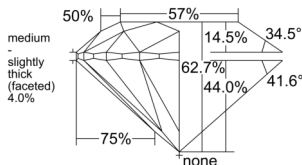

GIA®

FACSIMILE

GIA REPORT 6552206443

Verify this report at GIA.edu

GIA NATURAL DIAMOND DOSSIER®

May 09, 2026
GIA Report Number 6552206443
Shape and Cutting Style ..... Round Brilliant
Measurements ..... 5.06 - 5.09 x 3.18 mm

GRADING RESULTS

Carat Weight ..... 0.50 carat
Color Grade I
Clarity Grade VS1
Cut Grade ..... Excellent

ADDITIONAL GRADING INFORMATION

Polish ..... Excellent
Symmetry ..... Excellent
Fluorescence ..... None
Clarity Characteristics ..... Feather, Cloud
Inscription(s): GIA 6552206443

PROPORTIONS

Profile to actual proportions

GRADING SCALES

GIA COLOR SCALE	GIA CLARITY SCALE	GIA CUT SCALE	
D	FLAWLESS	EXCELLENT	
E	INTERNALLY FLAWLESS		
F		VVS₁	VERY GOOD
G	VVS₂		
H	VS₁	GOOD	
I	VS₂		
J	SI₁	FAIR	
K	SI₂		
L	I₁	POOR	
M	I₂		
N	I₃		
O			
P			
Q			
R			
S			
T			
U			
V			
W			
X			
Y			
Z