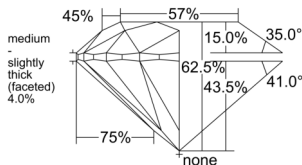

GIA®

FACSIMILE

GIA REPORT 6552204601

Verify this report at GIA.edu

GIA NATURAL DIAMOND DOSSIER®

May 08, 2026
GIA Report Number 6552204601
Shape and Cutting Style ..... Round Brilliant
Measurements ..... 5.45 - 5.49 x 3.42 mm

GRADING RESULTS

Carat Weight ..... 0.63 carat
Color Grade ..... K
Clarity Grade VVS2
Cut Grade ..... Excellent

ADDITIONAL GRADING INFORMATION

Polish ..... Excellent
Symmetry ..... Excellent
Fluorescence ..... Faint
Clarity Characteristics ..... Feather, Pinpoint
Inscription(s): GIA 6552204601

PROPORTIONS

Profile to actual proportions

GRADING SCALES

GIA COLOR SCALE	GIA CLARITY SCALE	GIA CUT SCALE
COLOURLESS	FLAWLESS	EXCELLENT
D	FLAWLESS	
E	INTERNALLY FLAWLESS	VERY GOOD
F	VVS₁	
G	VVS₂	GOOD
H	VS₁	
I	VS₂	FAIR
J	SI₁	
K	SI₂	POOR
L	I₁	
M	I₂	
N	I₃	
O		
P		
Q		
R		
S		
T		
U		
V		
W		
X		
Y		
Z