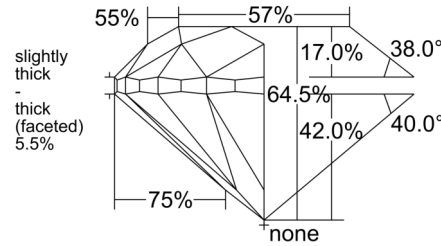

GIA NATURAL DIAMOND GRADING REPORT

May 11, 2026  
 GIA Report Number ..... 6552203783  
 Shape and Cutting Style ..... Round Brilliant  
 Measurements ..... 7.76 - 7.85 x 5.03 mm

GRADING RESULTS

Carat Weight ..... 2.00 carat  
 Color Grade ..... F  
 Clarity Grade ..... SI2  
 Cut Grade ..... Very Good

ADDITIONAL GRADING INFORMATION

Polish ..... Excellent  
 Symmetry ..... Very Good  
 Fluorescence ..... None  
 Inscription(s): GIA 6552203783  
 Comments: Pinpoints are not shown.

PROPORTIONS

Profile to actual proportions

CLARITY CHARACTERISTICS

KEY TO SYMBOLS\*

- Feather
- Indented Natural
- Cloud
- Natural
- Crystal
- Cavity

\* Red symbols denote internal characteristics (inclusions). Green or black symbols denote external characteristics (blemishes). Diagram is an approximate representation of the diamond, and symbols shown indicate type, position, and approximate size of clarity characteristics. All clarity characteristics may not be shown. Details of finish are not shown.