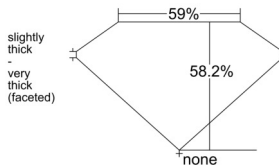

GIA®

FACSIMILE

GIA REPORT 6552203237

Verify this report at GIA.edu

GIA NATURAL DIAMOND DOSSIER®

May 09, 2026
GIA Report Number 6552203237
Shape and Cutting Style ..... Heart Brilliant
Measurements ..... 5.77 x 6.68 x 3.89 mm

GRADING RESULTS

Carat Weight ..... 0.90 carat
Color Grade I
Clarity Grade VS2

ADDITIONAL GRADING INFORMATION

Polish ..... Excellent
Symmetry ..... Excellent
Fluorescence ..... None
Clarity Characteristics..... Crystal, Cloud, Feather
Inscription(s): GIA 6552203237

PROPORTIONS

Profile not to actual proportions

GRADING SCALES

GIA COLOR SCALE		GIA CLARITY SCALE	
COLORLESS	D	VERY VERY SLIGHTLY INCLUDED	FLAWLESS
	E		INTERNALLY FLAWLESS
	F		VVS₁
	G		VVS₂
	H		VS₁
	I		VS₂
	J		SI₁
	K		SI₂
	L		I₁
	M		I₂
NEAR COLORLESS	N	SLIGHTLY INCLUDED	I₃
	O		
	P		
	Q		
FAINT	R		
	S		
	T		
	U		
VERT LIGHT	V		
	W		
	X		
	Y		
LIGHT	Z