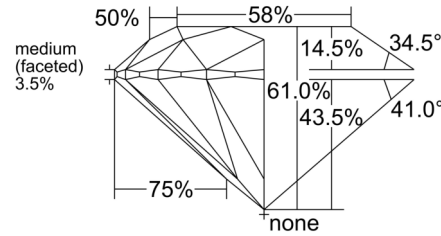

GIA NATURAL DIAMOND GRADING REPORT

May 09, 2026
 GIA Report Number 6552200058
 Shape and Cutting Style Round Brilliant
 Measurements 6.46 - 6.48 x 3.94 mm

GRADING RESULTS

Carat Weight 1.00 carat
 Color Grade M
 Clarity Grade SI1
 Cut Grade Excellent

PROPORTIONS

Profile to actual proportions

CLARITY CHARACTERISTICS

KEY TO SYMBOLS*

-  Feather
-  Cloud
-  Pinpoint
-  Indented Natural

* Red symbols denote internal characteristics (inclusions). Green or black symbols denote external characteristics (blemishes). Diagram is an approximate representation of the diamond, and symbols shown indicate type, position, and approximate size of clarity characteristics. All clarity characteristics may not be shown. Details of finish are not shown.