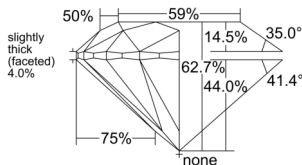

GIA®

FACSIMILE

GIA REPORT 6552199122

Verify this report at GIA.edu

GIA NATURAL DIAMOND DOSSIER®

May 08, 2026
GIA Report Number 6552199122
Shape and Cutting Style ..... Round Brilliant
Measurements ..... 5.90 - 5.94 x 3.72 mm

GRADING RESULTS

Carat Weight ..... 0.81 carat
Color Grade ..... E
Clarity Grade S11
Cut Grade ..... Excellent

ADDITIONAL GRADING INFORMATION

Polish ..... Excellent
Symmetry ..... Excellent
Fluorescence ..... Medium Blue
Clarity Characteristics ..... Crystal, Cloud
Inscription(s): GIA 6552199122

PROPORTIONS

Profile to actual proportions