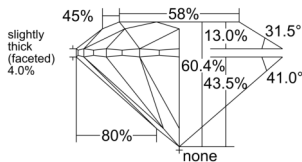

GIA®

FACSIMILE

GIA REPORT 6552193766

Verify this report at GIA.edu

GIA NATURAL DIAMOND DOSSIER®

May 06, 2026
GIA Report Number 6552193766
Shape and Cutting Style ..... Round Brilliant
Measurements ..... 4.31 - 4.33 x 2.61 mm

GRADING RESULTS

Carat Weight ..... 0.30 carat
Color Grade ..... G
Clarity Grade VS1
Cut Grade ..... Excellent

ADDITIONAL GRADING INFORMATION

Polish ..... Excellent
Symmetry ..... Excellent
Fluorescence ..... None
Clarity Characteristics ..... Cloud, Crystal
Inscription(s): GIA 6552193766

PROPORTIONS

Profile to actual proportions

GRADING SCALES

GIA COLOR SCALE	GIA CLARITY SCALE	GIA CUT SCALE	
D	FLAWLESS	EXCELLENT	
E	INTERNALLY FLAWLESS		
F		VVS₁	VERY GOOD
G	VVS₂		
H	VS₁	GOOD	
I	VS₂		
J	SI₁	FAIR	
K	SI₂		
L	I₁	POOR	
M	I₂		
N	I₃		
O			
P			
Q			
R			
S			
T			
U			
V			
W			
X			
Y			
Z