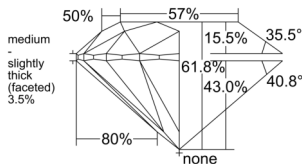

GIA®

FACSIMILE

GIA REPORT 6552193211

Verify this report at GIA.edu

GIA NATURAL DIAMOND DOSSIER®

May 06, 2026
GIA Report Number 6552193211
Shape and Cutting Style ..... Round Brilliant
Measurements ..... 4.46 - 4.48 x 2.76 mm

GRADING RESULTS

Carat Weight ..... 0.34 carat
Color Grade ..... D
Clarity Grade VS2
Cut Grade ..... Excellent

ADDITIONAL GRADING INFORMATION

Polish ..... Excellent
Symmetry ..... Excellent
Fluorescence ..... None
Clarity Characteristics ..... Crystal, Cloud
Inscription(s): GIA 6552193211

PROPORTIONS

GRADING SCALES

GIA COLOR SCALE

COLORLESS	D
	E
	F
	G
	H
	I
	J
NEAR COLORLESS	K
	L
Faint	M
	N
	O
	P
	Q
	R
	S
	T
	U
	V
	W
	X
	Y
LIGHT	Z

GIA CLARITY SCALE

FLAWLESS	INTERNAL FLAWLESS	
		FLAWLESS
VERY VERY SLIGHTLY INCLUDED	VVS₁	
	VVS₂	
VERY SLIGHTLY INCLUDED	VS₁	
	VS₂	
SLIGHTLY INCLUDED	SI₁	
	SI₂	
INCLUDED	I₁	
	I₂	
	I₃	

GIA CUT SCALE

EXCELLENT
VERY GOOD
GOOD
FAIR
POOR