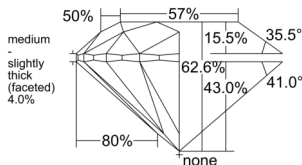

GIA®

FACSIMILE

GIA REPORT 6552192469

Verify this report at GIA.edu

GIA NATURAL DIAMOND DOSSIER®

May 06, 2026
GIA Report Number 6552192469
Shape and Cutting Style ..... Round Brilliant
Measurements ..... 4.61 - 4.63 x 2.89 mm

GRADING RESULTS

Carat Weight ..... 0.38 carat
Color Grade ..... D
Clarity Grade VS1
Cut Grade ..... Excellent

ADDITIONAL GRADING INFORMATION

Polish ..... Excellent
Symmetry ..... Excellent
Fluorescence ..... Medium Blue
Clarity Characteristics ..... Crystal
Inscription(s): GIA 6552192469

PROPORTIONS

GRADING SCALES

GIA COLOR SCALE

COLOURESS	D
	E
	F
	G
	H
	I
	J
NEAR COLOURESS	K
	L
FAIN	M
	N
	O
	P
VERY LIGHT	Q
	R
	S
	T
	U
	V
	W
	X
	Y
LIGHT	Z

GIA CLARITY SCALE

FLAWLESS	INTERNAL FLAWLESS	
		FLAWLESS
VERY VERY SLIGHTLY INCLUDED	VVS₁	
	VVS₂	
VERY SLIGHTLY INCLUDED	VS₁	
	VS₂	
SLIGHTLY INCLUDED	SI₁	
	SI₂	
INCLUDED	I₁	
	I₂	
	I₃	

GIA CUT SCALE

EXCELLENT
VERY GOOD
GOOD
FAIR
POOR