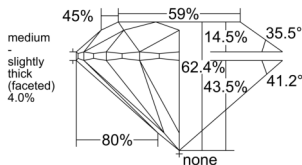

GIA®

FACSIMILE

GIA REPORT 6552192074

Verify this report at GIA.edu

GIA NATURAL DIAMOND DOSSIER®

May 06, 2026
GIA Report Number 6552192074
Shape and Cutting Style ..... Round Brilliant
Measurements ..... 4.69 - 4.72 x 2.94 mm

GRADING RESULTS

Carat Weight ..... 0.40 carat
Color Grade ..... E
Clarity Grade VS1
Cut Grade ..... Excellent

ADDITIONAL GRADING INFORMATION

Polish ..... Excellent
Symmetry ..... Excellent
Fluorescence ..... None
Clarity Characteristics ..... Cloud, Needle, Pinpoint
Inscription(s): GIA 6552192074

PROPORTIONS

Profile to actual proportions