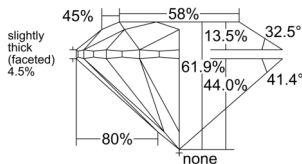

GIA®

FACSIMILE

GIA REPORT 6552192043

Verify this report at GIA.edu

GIA NATURAL DIAMOND DOSSIER®

May 07, 2026
GIA Report Number 6552192043
Shape and Cutting Style ..... Round Brilliant
Measurements ..... 5.09 - 5.11 x 3.16 mm

GRADING RESULTS

Carat Weight ..... 0.50 carat
Color Grade ..... F
Clarity Grade VS1
Cut Grade ..... Excellent

ADDITIONAL GRADING INFORMATION

Polish ..... Excellent
Symmetry ..... Excellent
Fluorescence ..... None
Clarity Characteristics..... Crystal, Cloud, Needle, Pinpoint
Inspection(s): GIA 6552192043

PROPORTIONS

Profile to actual proportions