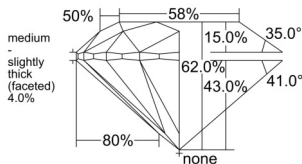

GIA®

FACSIMILE

GIA REPORT 6552191786

Verify this report at GIA.edu

GIA NATURAL DIAMOND DOSSIER®

May 06, 2026
GIA Report Number 6552191786
Shape and Cutting Style ..... Round Brilliant
Measurements ..... 5.45 - 5.47 x 3.38 mm

GRADING RESULTS

Carat Weight ..... 0.62 carat
Color Grade ..... G
Clarity Grade VVS2
Cut Grade ..... Excellent

ADDITIONAL GRADING INFORMATION

Polish ..... Excellent
Symmetry ..... Excellent
Fluorescence ..... None
Clarity Characteristics ..... Pinpoint, Cloud
Inscription(s): GIA 6552191786

PROPORTIONS

Profile to actual proportions

GRADING SCALES

GIA COLOR SCALE	GIA CLARITY SCALE	GIA CUT SCALE	
D	FLAWLESS	EXCELLENT	
E	INTERNALLY FLAWLESS		
F		VVS₁	VERY GOOD
G	VVS₂		
H	VS₁	GOOD	
I	VS₂		
J	SI₁	FAIR	
K	SI₂		
L	I₁	POOR	
M			
N			
O	I₂		
P			
Q			
R	I₃		
S			
T			
U			
V			
W			
X			
Y			
Z