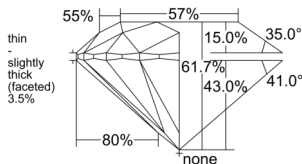

GIA®

FACSIMILE

GIA REPORT 6552191750

Verify this report at GIA.edu

GIA NATURAL DIAMOND DOSSIER®

May 07, 2026
GIA Report Number 6552191750
Shape and Cutting Style ..... Round Brilliant
Measurements ..... 5.06 - 5.09 x 3.14 mm

GRADING RESULTS

Carat Weight ..... 0.50 carat
Color Grade ..... F
Clarity Grade VS1
Cut Grade ..... Excellent

ADDITIONAL GRADING INFORMATION

Polish ..... Very Good
Symmetry ..... Very Good
Fluorescence ..... Faint
Clarity Characteristics..... Indented Natural
Inscription(s): GIA 6552191750

PROPORTIONS

GRADING SCALES

GIA COLOR SCALE	GIA CLARITY SCALE	GIA CUT SCALE	
D	FLAWLESS	EXCELLENT	
E	INTERNALLY FLAWLESS		
F		VVS₁	VERY GOOD
G	VVS₂		
H	VS₁	GOOD	
I	VS₂		
J	SI₁	FAIR	
K	SI₂		
L	I₁	POOR	
M	I₂		
N	I₃		
O			
P			
Q			
R			
S			
T			
U			
V			
W			
X			
Y			
Z