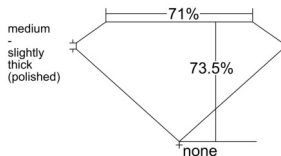

GIA®

FACSIMILE

GIA REPORT 6552191544

Verify this report at GIA.edu

GIA NATURAL DIAMOND DOSSIER®

May 06, 2026
GIA Report Number 6552191544
Shape and Cutting Style ..... **Square Modified Brilliant**
Measurements ..... 4.06 x 4.02 x 2.95 mm

GRADING RESULTS

Carat Weight ..... 0.39 carat
Color Grade ..... E
Clarity Grade VVS1

ADDITIONAL GRADING INFORMATION

Polish ..... Excellent
Symmetry ..... Very Good
Fluorescence ..... None
Clarity Characteristics ..... Pinpoint, Feather
Inscription(s): GIA 6552191544

PROPORTIONS

Profile not to actual proportions

GRADING SCALES

GIA COLOR SCALE		GIA CLARITY SCALE			
COLORLESS	D	VERY VERY SLIGHTLY INCLUDED	FLAWLESS		
	E		INTERNALLY FLAWLESS		
	F	VERY SLIGHTLY INCLUDED	VVS₁		
	G		VVS₂		
	H		VS₁		
	NEAR COLORLESS	I	SLIGHTLY INCLUDED	VS₂	
		J		SI₁	
		FAINT	K	INCLUDED	SI₂
			L		I₁
			M		I₂
VERY LIGHT			N	INCLUDED	I₃
			O		
			P		
	Q				
LIGHT	R				
	S				
	T				
	U				
	V				
	Z