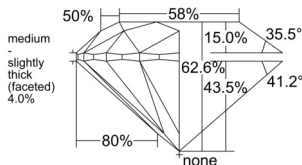

GIA®

FACSIMILE

GIA REPORT 6552191163

Verify this report at GIA.edu

GIA NATURAL DIAMOND DOSSIER®

May 06, 2026
GIA Report Number 6552191163
Shape and Cutting Style ..... Round Brilliant
Measurements ..... 5.67 - 5.70 x 3.56 mm

GRADING RESULTS

Carat Weight ..... 0.71 carat
Color Grade ..... H
Clarity Grade VVS1
Cut Grade ..... Excellent

ADDITIONAL GRADING INFORMATION

Polish ..... Excellent
Symmetry ..... Excellent
Fluorescence ..... Medium Blue
Clarity Characteristics ..... Cloud, Feather
Inscription(s): GIA 6552191163

PROPORTIONS

GRADING SCALES

GIA COLOR SCALE	GIA CLARITY SCALE	GIA CUT SCALE	
D	FLAWLESS	EXCELLENT	
E	INTERNALLY FLAWLESS		
F		VVS₁	VERY GOOD
G	VVS₂		
H	VS₁	GOOD	
I	VS₂		
J	SI₁	FAIR	
K	SI₂		
L	I₁	POOR	
M			
N			
O	I₂		
P			
Q			
R	I₃		
S			
T			
U			
V			
W			
X			
Y			
Z