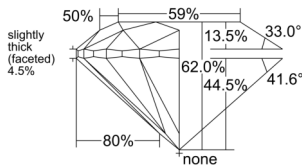

GIA®

FACSIMILE

GIA REPORT 6552190874

Verify this report at GIA.edu

GIA NATURAL DIAMOND DOSSIER®

May 06, 2026
GIA Report Number 6552190874
Shape and Cutting Style ..... Round Brilliant
Measurements ..... 5.77 - 5.81 x 3.59 mm

GRADING RESULTS

Carat Weight ..... 0.74 carat
Color Grade ..... H
Clarity Grade VS2
Cut Grade ..... Excellent

ADDITIONAL GRADING INFORMATION

Polish ..... Excellent
Symmetry ..... Excellent
Fluorescence ..... Strong Blue
Clarity Characteristics..... Crystal, Cloud, Feather, Knot
Inscription(s): GIA 6552190874

PROPORTIONS

Profile to actual proportions

GRADING SCALES

GIA COLOR SCALE	GIA CLARITY SCALE	GIA CUT SCALE	
D	FLAWLESS	EXCELLENT	
E	INTERNALLY FLAWLESS		
F		VVS₁	VERY GOOD
G	VVS₂		
H	VS₁	GOOD	
I	VS₂		
J	SI₁	FAIR	
K	SI₂		
L	I₁	POOR	
M	I₂		
N	I₃		
O			
P			
Q			
R			
S			
T			
U			
V			
W			
X			
Y			
Z