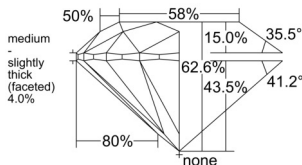

GIA®

FACSIMILE

GIA REPORT 6552190310

Verify this report at GIA.edu

GIA NATURAL DIAMOND DOSSIER®

May 08, 2026
GIA Report Number 6552190310
Shape and Cutting Style ..... Round Brilliant
Measurements ..... 5.10 - 5.13 x 3.20 mm

GRADING RESULTS

Carat Weight ..... 0.52 carat
Color Grade ..... G
Clarity Grade VS1
Cut Grade ..... Excellent

ADDITIONAL GRADING INFORMATION

Polish ..... Excellent
Symmetry ..... Excellent
Fluorescence ..... Faint
Clarity Characteristics ..... Crystal, Cloud
Inscription(s): GIA 6552190310

PROPORTIONS

GRADING SCALES

GIA COLOR SCALE	GIA CLARITY SCALE	GIA CUT SCALE	
D	FLAWLESS	EXCELLENT	
E	INTERNALLY FLAWLESS		
F		VVS₁	VERY GOOD
G	VVS₂		
H	VS₁	GOOD	
I	VS₂		
J	SI₁	FAIR	
K	SI₂		
L	I₁	POOR	
M	I₂		
N	I₃		
O			
P			
Q			
R			
S			
T			
U			
V			
W			
X			
Y			
Z