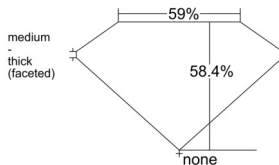

GIA®

FACSIMILE

GIA REPORT 6552189019

Verify this report at GIA.edu

GIA NATURAL DIAMOND DOSSIER®

May 07, 2026
GIA Report Number 6552189019
Shape and Cutting Style ..... Heart Brilliant
Measurements ..... 4.36 x 5.04 x 2.94 mm

GRADING RESULTS

Carat Weight ..... 0.37 carat
Color Grade ..... F
Clarity Grade VS1

ADDITIONAL GRADING INFORMATION

Polish ..... Excellent
Symmetry ..... Very Good
Fluorescence ..... None
Clarity Characteristics..... Crystal, Cloud, Pinpoint
Inscription(s): GIA 6552189019

PROPORTIONS

Profile not to actual proportions

GRADING SCALES

GIA COLOR SCALE		GIA CLARITY SCALE			
COLORLESS	D	NEAR COLORLESS	FLAWLESS		
	E		INTERNALLY FLAWLESS		
	F		VERY VERY SLIGHTLY INCLUDED	VVS₁	
	G			VVS₂	
	H			VERY SLIGHTLY INCLUDED	VS₁
	I		VS₂		
	J		SLIGHTLY INCLUDED		SI₁
	K			SI₂	
	L			INCLUDED	I₁
	M		I₂		
N	I₃				
FAINT	O	VERT LIGHT			
	P				
	Q				
	R				
	S				
	T				
LIGHT	U				
	V				
	W				
	X				
Y					
Z