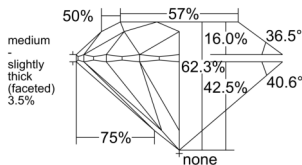

GIA®

FACSIMILE

GIA REPORT 6552188964

Verify this report at GIA.edu

GIA NATURAL DIAMOND DOSSIER®

May 09, 2026
GIA Report Number 6552188964
Shape and Cutting Style ..... Round Brilliant
Measurements ..... 4.83 - 4.84 x 3.01 mm

GRADING RESULTS

Carat Weight ..... 0.43 carat
Color Grade ..... G
Clarity Grade VS2
Cut Grade ..... Excellent

ADDITIONAL GRADING INFORMATION

Polish ..... Excellent
Symmetry ..... Excellent
Fluorescence ..... None
Clarity Characteristics ..... Cloud
Inscription(s): GIA 6552188964

PROPORTIONS

Profile to actual proportions