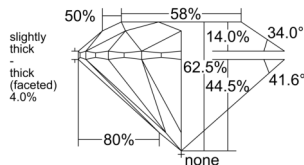

GIA®

FACSIMILE

GIA REPORT 6552188234

Verify this report at GIA.edu

GIA NATURAL DIAMOND DOSSIER®

May 06, 2026
GIA Report Number 6552188234
Shape and Cutting Style ..... Round Brilliant
Measurements ..... 5.03 - 5.06 x 3.15 mm

GRADING RESULTS

Carat Weight ..... 0.50 carat
Color Grade ..... F
Clarity Grade VS1
Cut Grade ..... Very Good

ADDITIONAL GRADING INFORMATION

Polish ..... Excellent
Symmetry ..... Very Good
Fluorescence ..... None
Clarity Characteristics ..... Cloud, Pinpoint
Inscription(s): GIA 6552188234

PROPORTIONS

Profile to actual proportions